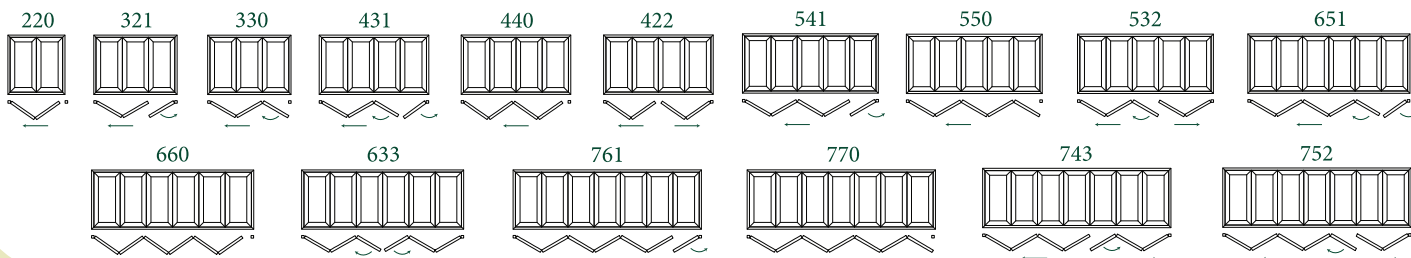

Enjoy the luxury of low-maintenance, contemporary living with our stunning bi-fold doors. The Liniar bi-fold range is available in a wide range of opening styles - including styles unique to Liniar - to suit all sizes of door openings. With the option of internal or external opening we are sure that there will be a door suitable to fit your needs.

The full set of opening configurations is outlined below: